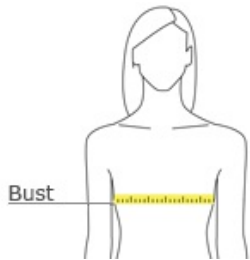

## Ladies Slub Polo DM450

Go from day to play in this soft, enzyme-washed essential.

- 3.8-ounce, 100% ring spun cotton slub
- 40 singles
- 4-button placket

*Slub fabric infuses each garment with unique character. Please allow for slight color variations.*

### HOW TO MEASURE

#### BUST

With arms down at sides, measure around the upper body, under arms and around the fullest part of the bust.